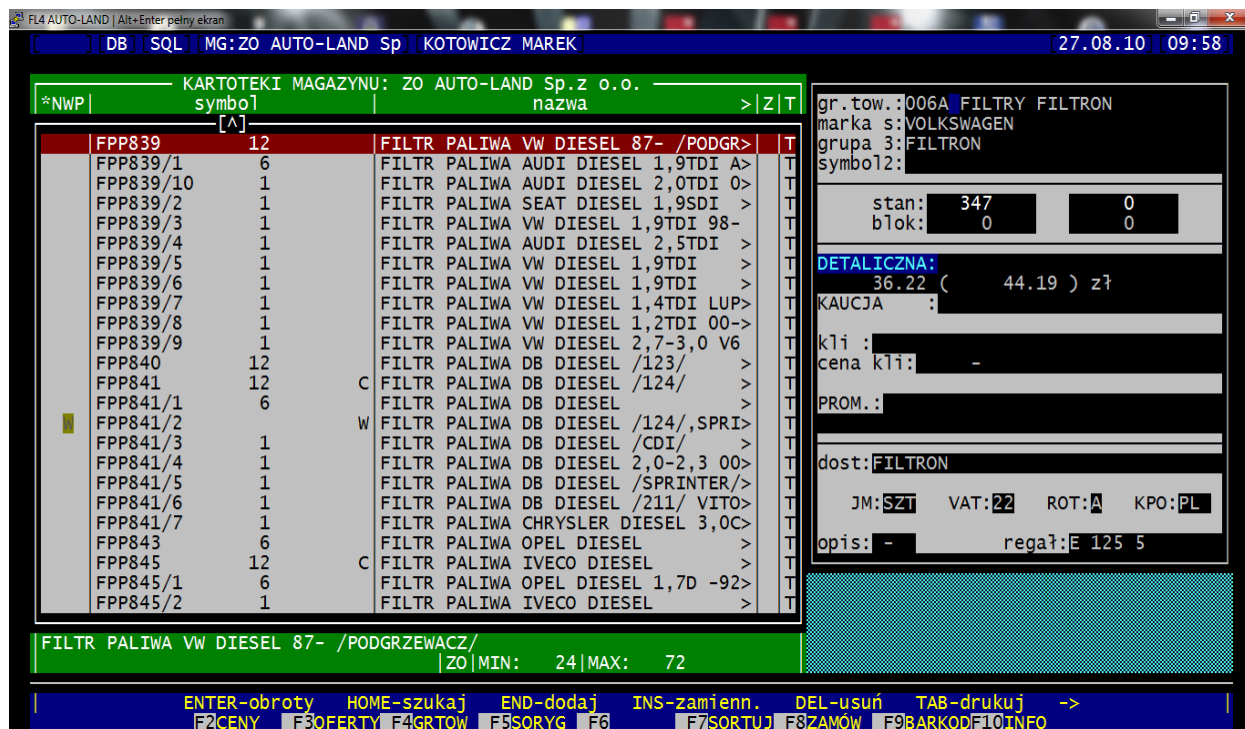

Wybór towaru zatwierdzamy klawiszem ENTER przechodząc tym samym do naszego magazynu